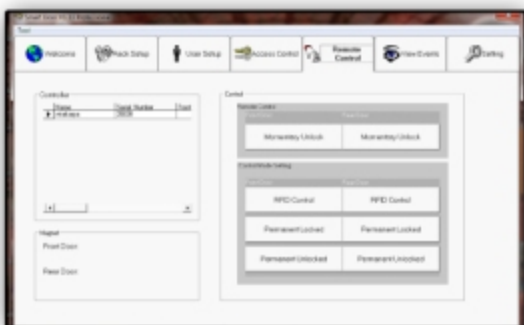

Smartdoor Solution

Smartdoor Software

**Electronic Locking Swing
Handle with Proxy Reader**

SmartDoor Solution Permits RFID card access to dedicated rack's doors which enhances the need for rack security. Electronic access Prox controllers provide Rack access control with flexibility, added convenience and security.

SmartDoor Software enables an administrator to set user access rights and the ability to remotely control rack's door access when required.

in the event of security breaches, **SmartDoor Software** will automatically trigger an alarm email notification to the administrator.

FEATURES

- Can be integrated to most racks.
- Electronic locking swing handle with proxy card reader.
- Smartdoor software with administrator and remote access Control of rack doors.
- User access privileges and access time can be customized For different rack doors.
- Events history can be reviewed, downloaded and exported.
- Able to send SMTP, SNMP notification email alerts for any Security breaches on door access.
- Password protection for security.
- Permanent door lock or unlock feature useful for maintenance downtime.
- LED indicator and audible feedback for programing and lock Status.
- Non-volatile memory retains data after power is removed.
- Programmable door release time and alarm time.