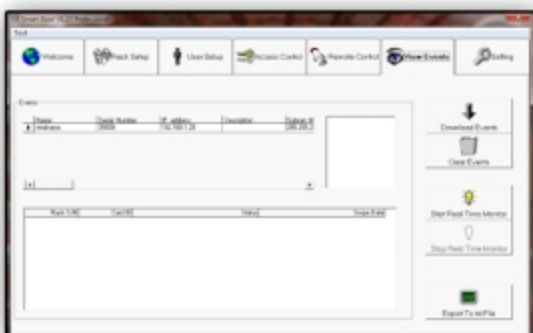

Smartdoor Solution

Smartdoor Software

**Electronic Locking Swing
Handle with Proxy Reader**

SmartDoor Solution Permits RFID card access to dedicated rack's doors which enhances the need for rack security. Electronic access Prox controllers provide Rack access control with flexibility, added convenience and security.

SmartDoor Software enables an administrator to set user access rights and the ability to remotely control rack's door access when required.

in the event of security breaches, **SmartDoor Software** will automatically trigger an alarm email notification to the administrator.

FEATURES

- Can be integrated to most racks.
- Electronic locking swing handle with proxy card reader.
- Smartdoor software with administrator and remote access Control of rack doors.
- User access privileges and access time can be customized For different rack doors.
- Events history can be reviewed, downloaded and exported.
- Able to send SMTP, SNMP notification email alerts for any Security breaches on door access.
- Password protection for security.
- Permanent door lock or unlock feature useful for maintenance downtime.
- LED indicator and audible feedback for programing and lock Status.
- Non-volatile memory retains data after power is removed.
- Programmable door release time and alarm time.